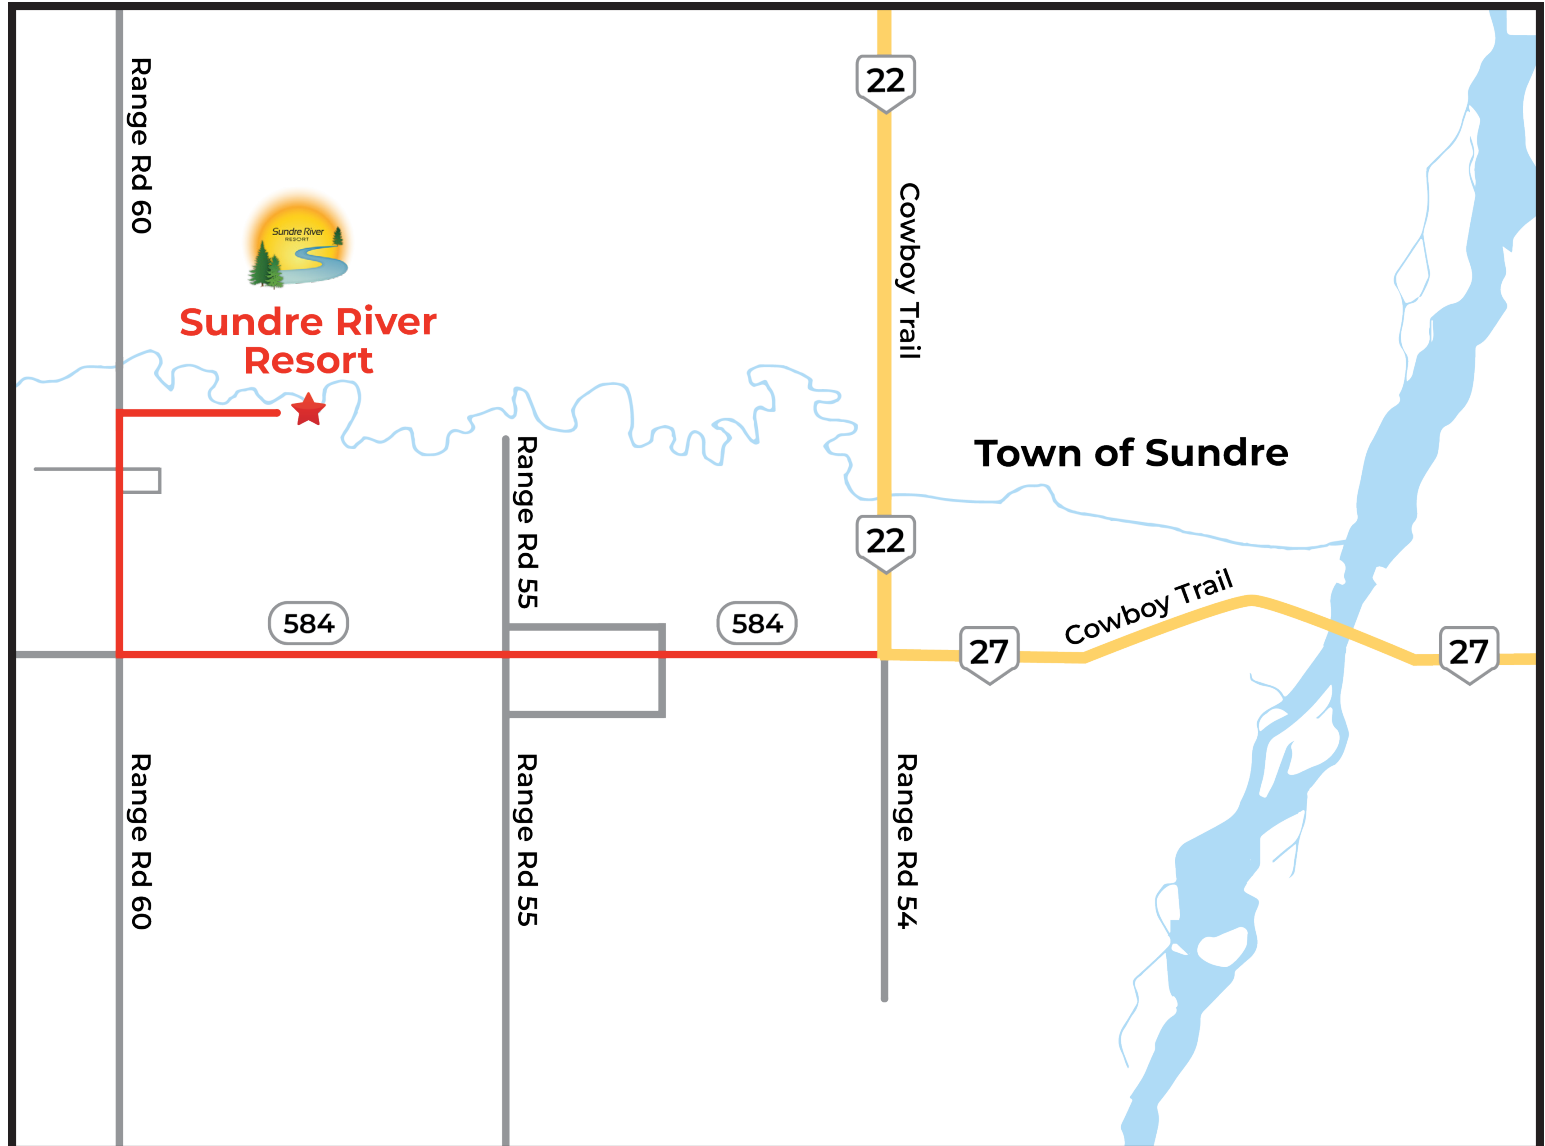

SUNDRE RIVER RESORT

Range Rd 60, Mountain View County, AB

SUNDRE RIVER
RESORT